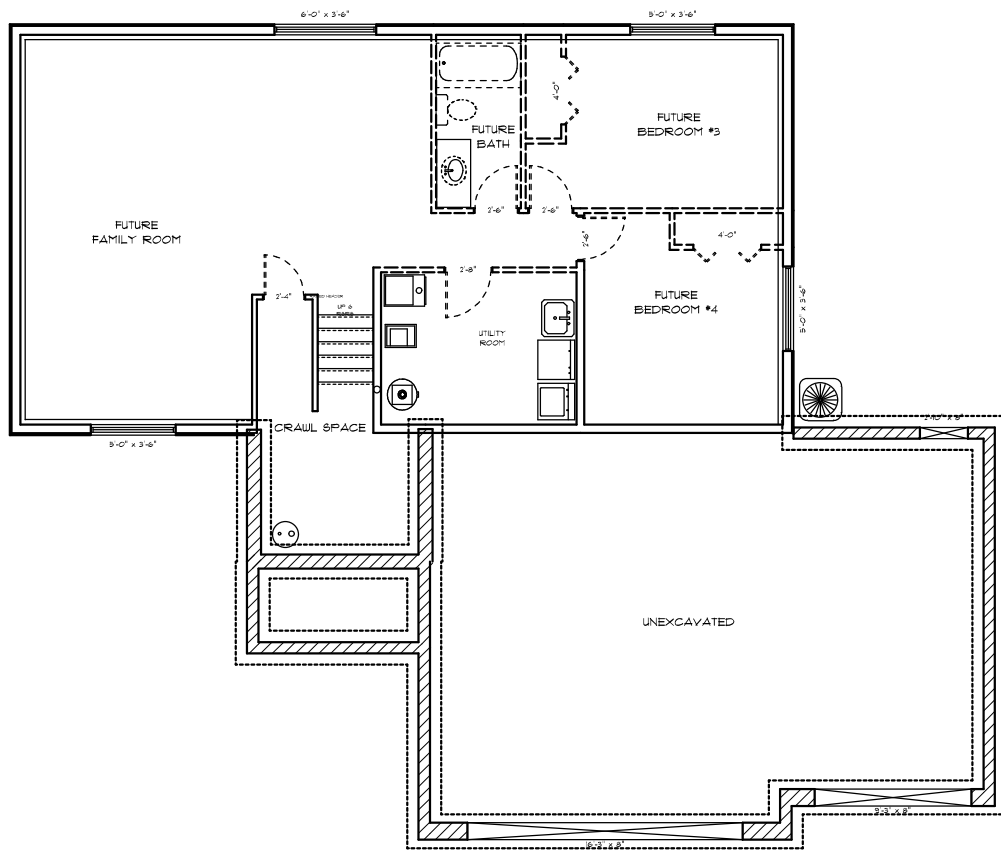

DKD CONSTRUCTION INC.

THE WEGHAM
1,184 SQUARE FEET

THESE PLANS ARE THE PROPERTY OF
DKD CONSTRUCTION INC

www.dkdconstructioninc.com

Builder License: BC226084
Copyright DKD Construction Inc.
All Rights Reserved