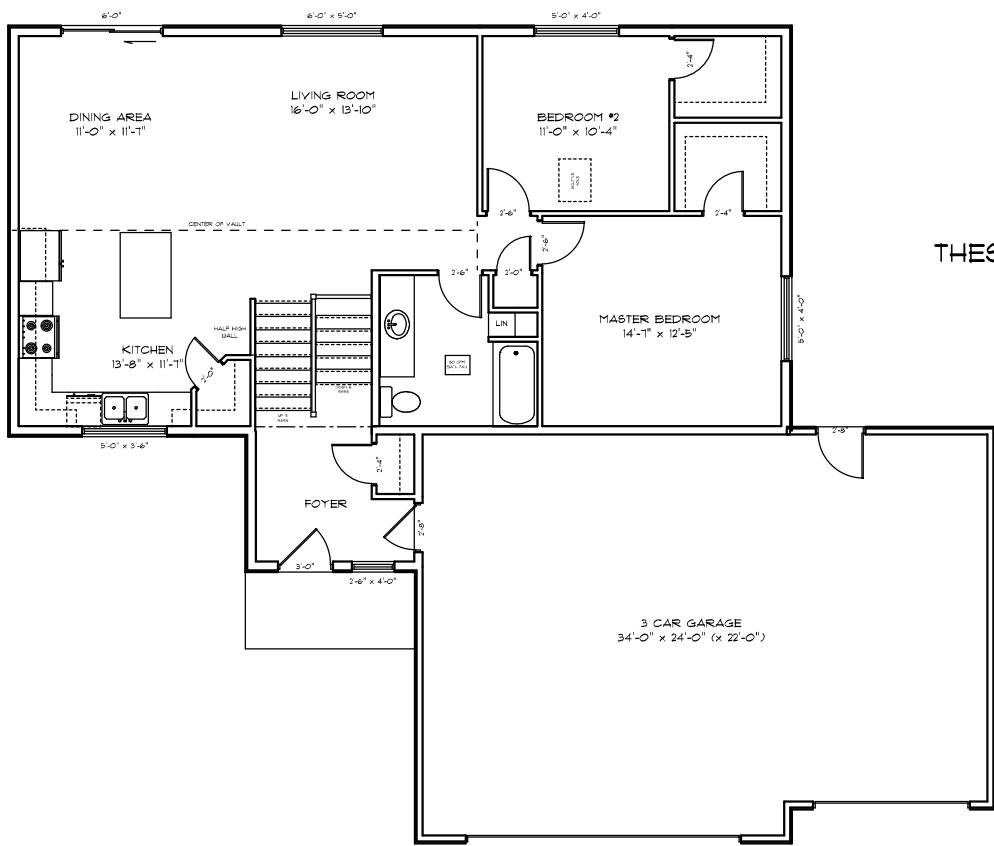

DKD CONSTRUCTION INC.

THE WEGHAM
1,184 SQUARE FEET

THESE PLANS ARE THE PROPERTY OF
DKD CONSTRUCTION INC

www.dkdconstructioninc.com

Builder License: BC226084
Copyright DKD Construction Inc.
All Rights Reserved