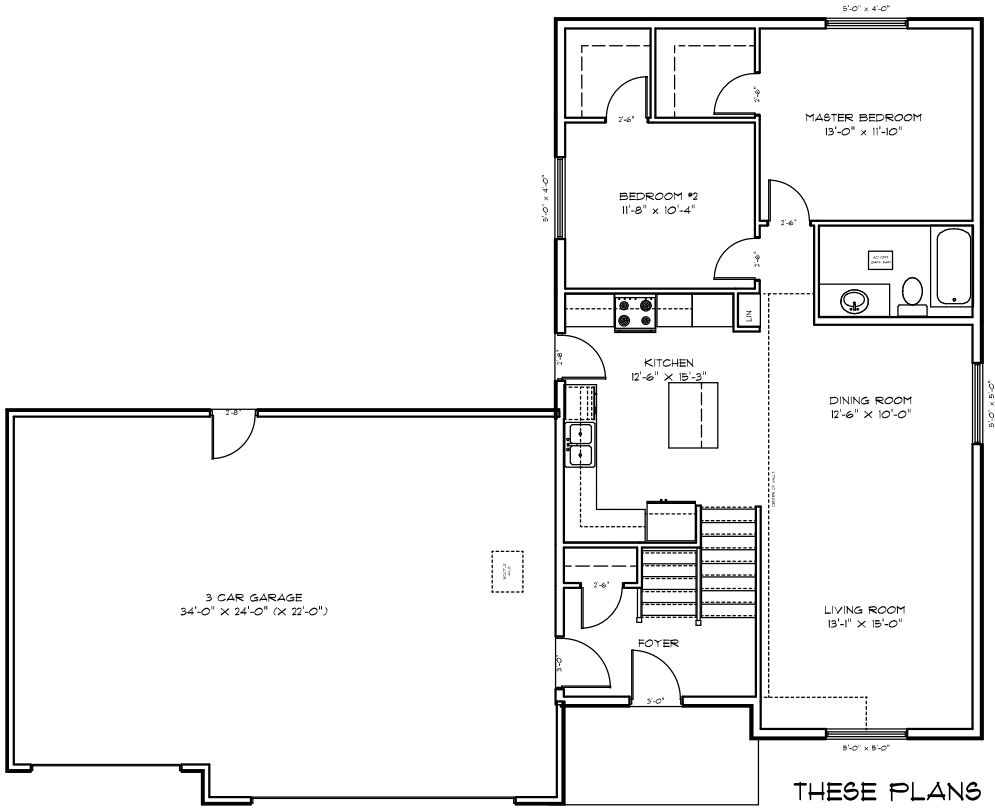

THESE PLANS ARE THE PROPERTY OF
DKD CONSTRUCTION INC