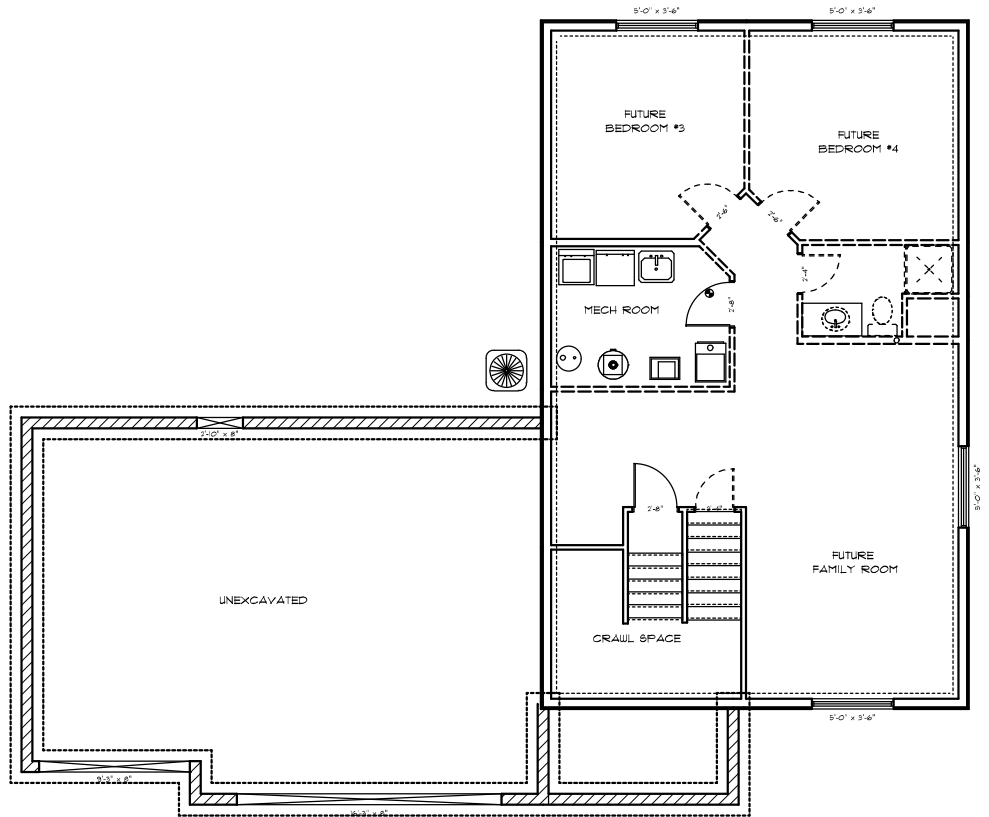

THESE PLANS ARE THE PROPERTY OF  
DKD CONSTRUCTION INC

[www.dkdconstructioninc.com](http://www.dkdconstructioninc.com)

Builder License: BC226084  
Copyright DKD Construction Inc.  
All Rights Reserved

40158 330th Avenue  
Melrose, MN 56352

Phone: (320) 256-1434  
Fax: (320) 256- 8434

**DKD CONSTRUCTION INC.**

**THE HILLTOP**  
1,120 SQUARE FEET

THESE PLANS ARE THE PROPERTY OF  
DKD CONSTRUCTION INC

www.dkdconstructioninc.com

Builder License: BC226084  
Copyright DKD Construction Inc.  
All Rights Reserved