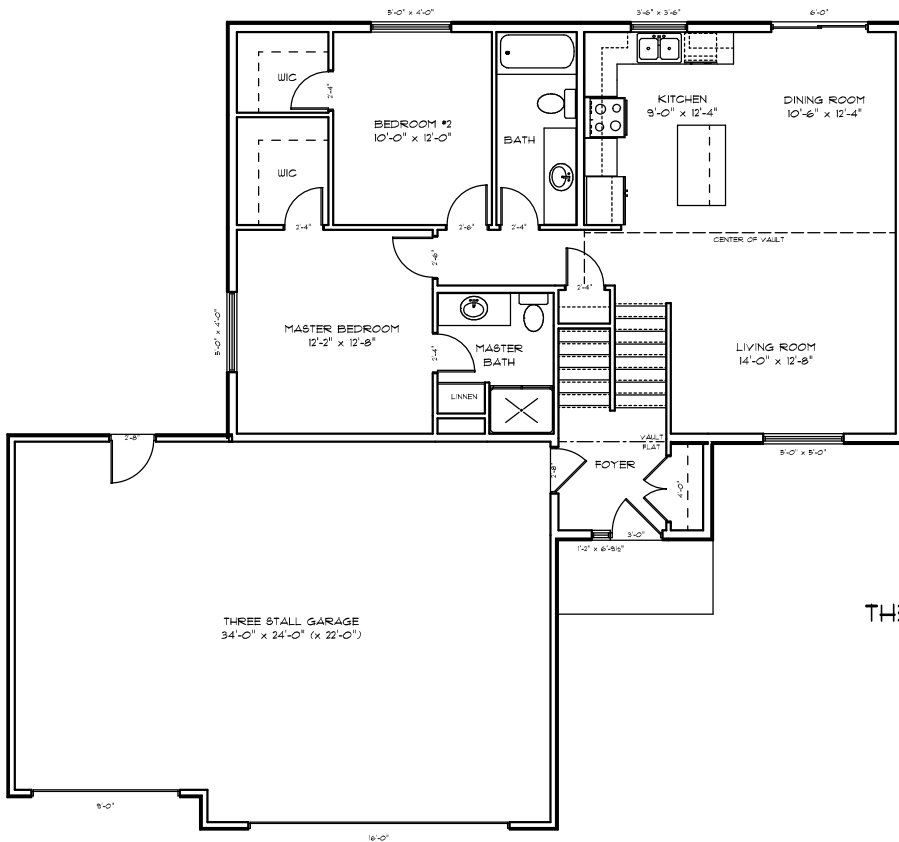

DKD CONSTRUCTION INC.

THE EBBETS
1,152 SQUARE FEET

THESE PLANS ARE THE PROPERTY OF
DKD CONSTRUCTION INC

www.dkdconstructioninc.com

Builder License: BC226084
Copyright DKD Construction Inc.
All Rights Reserved