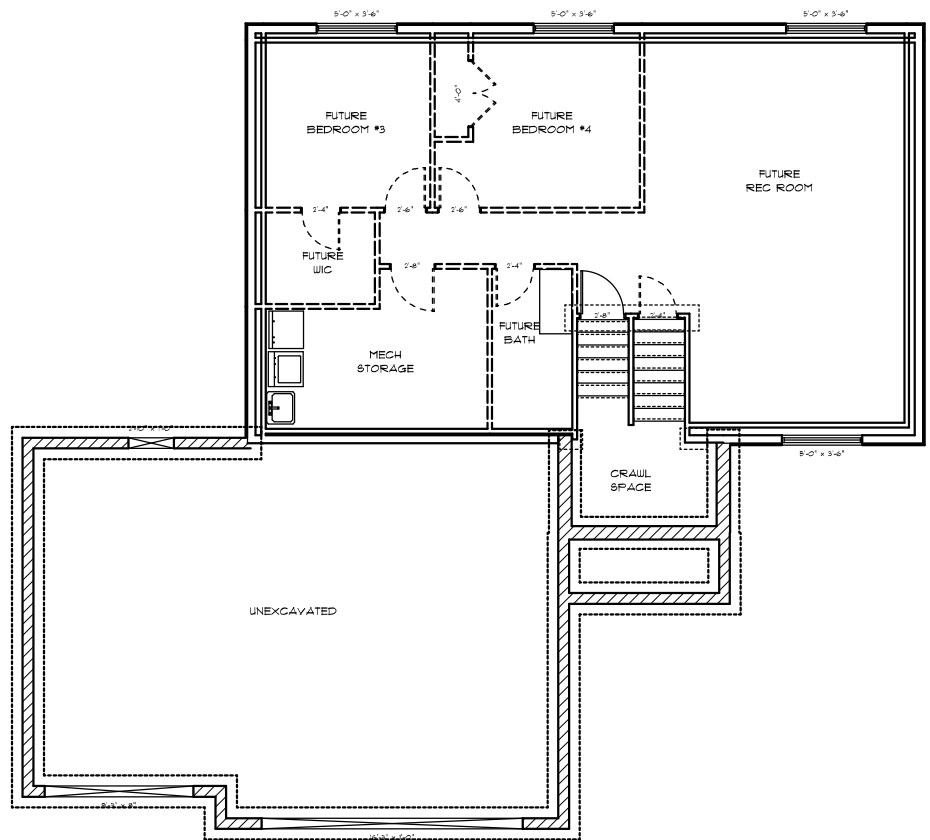

DKD CONSTRUCTION INC.

THE EBBETS
1,152 SQUARE FEET

THESE PLANS ARE THE PROPERTY OF
DKD CONSTRUCTION INC

www.dkdconstructioninc.com

Builder License: BC226084
Copyright DKD Construction Inc.
All Rights Reserved