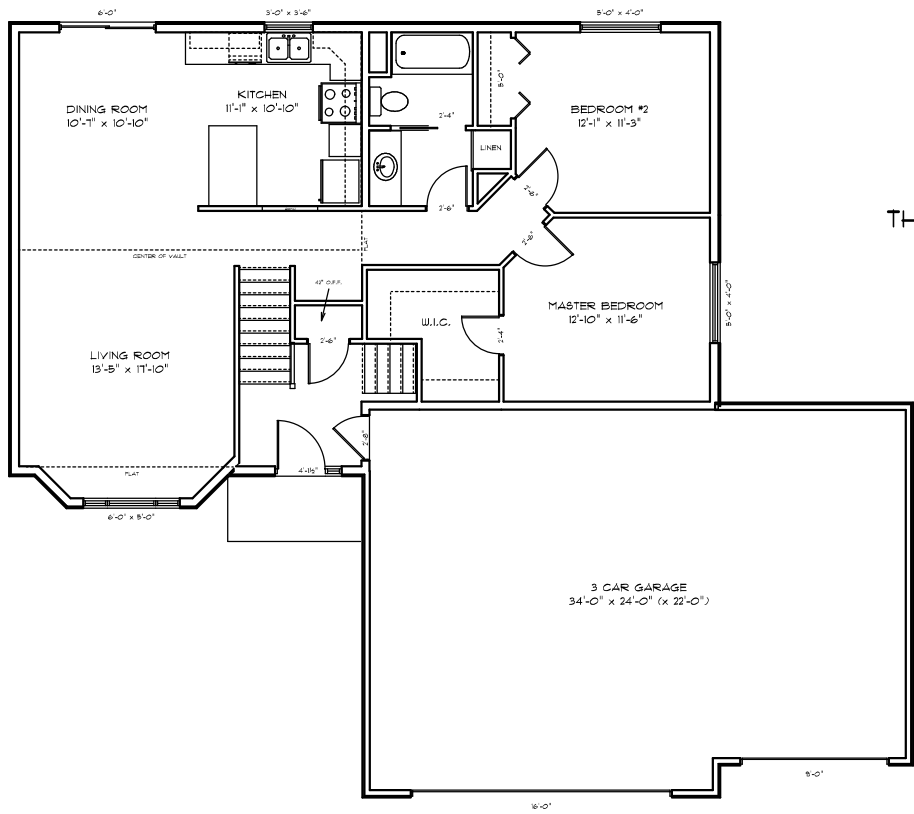

DKD CONSTRUCTION INC.

THE CROSLY
1,164 SQUARE FEET

THESE PLANS ARE THE PROPERTY OF
DKD CONSTRUCTION INC

www.dkdconstructioninc.com

Builder License: BC226084
Copyright DKD Construction Inc.
All Rights Reserved