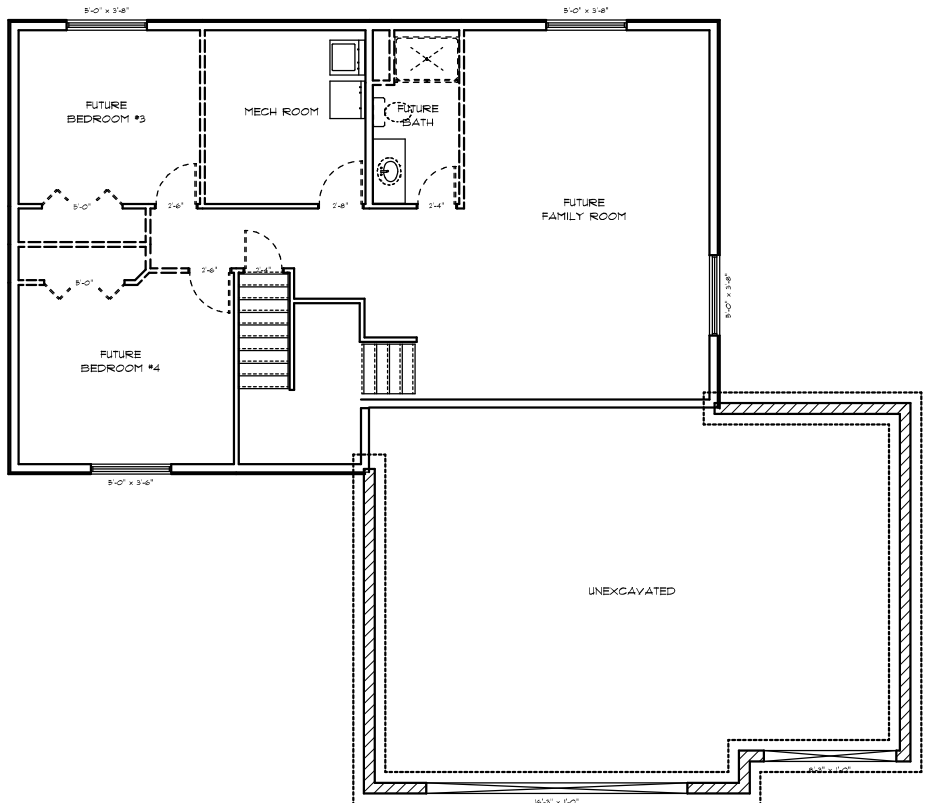

DKD CONSTRUCTION INC.

THE CROSLY
1,164 SQUARE FEET

THESE PLANS ARE THE PROPERTY OF
DKD CONSTRUCTION INC

www.dkdconstructioninc.com

Builder License: BC226084
Copyright DKD Construction Inc.
All Rights Reserved