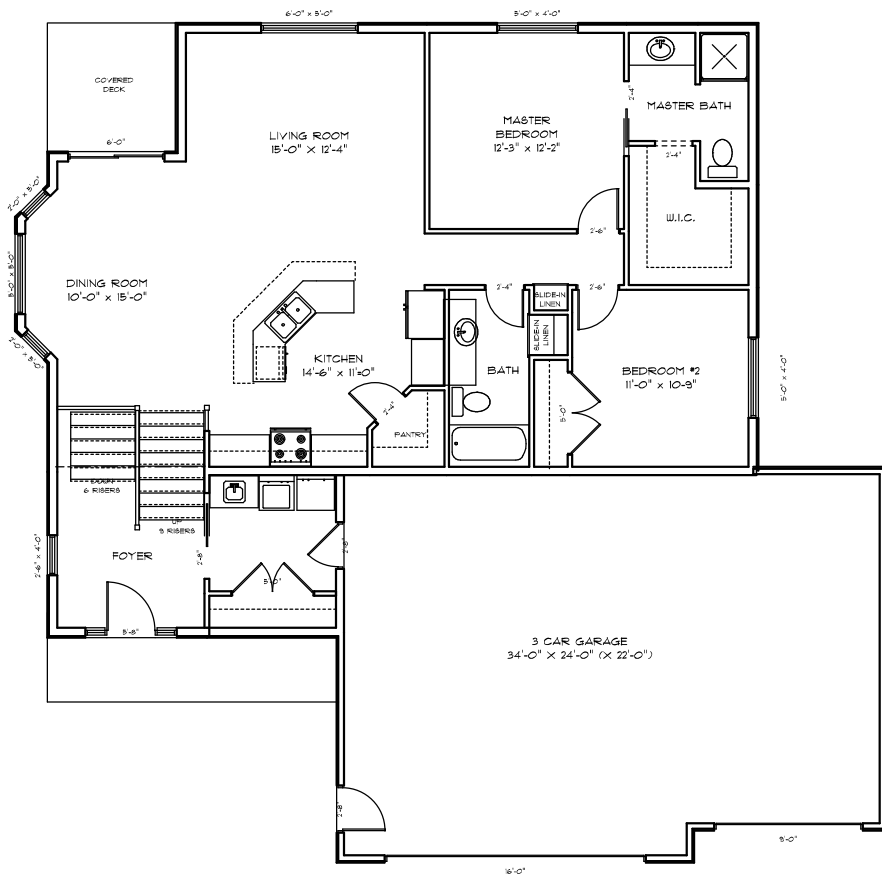

DKD CONSTRUCTION INC.

THE COLT
1,362 SQUARE FEET

THESE PLANS ARE THE PROPERTY OF
DKD CONSTRUCTION INC

www.dkdconstructioninc.com

Builder License: BC226084
Copyright DKD Construction Inc.
All Rights Reserved