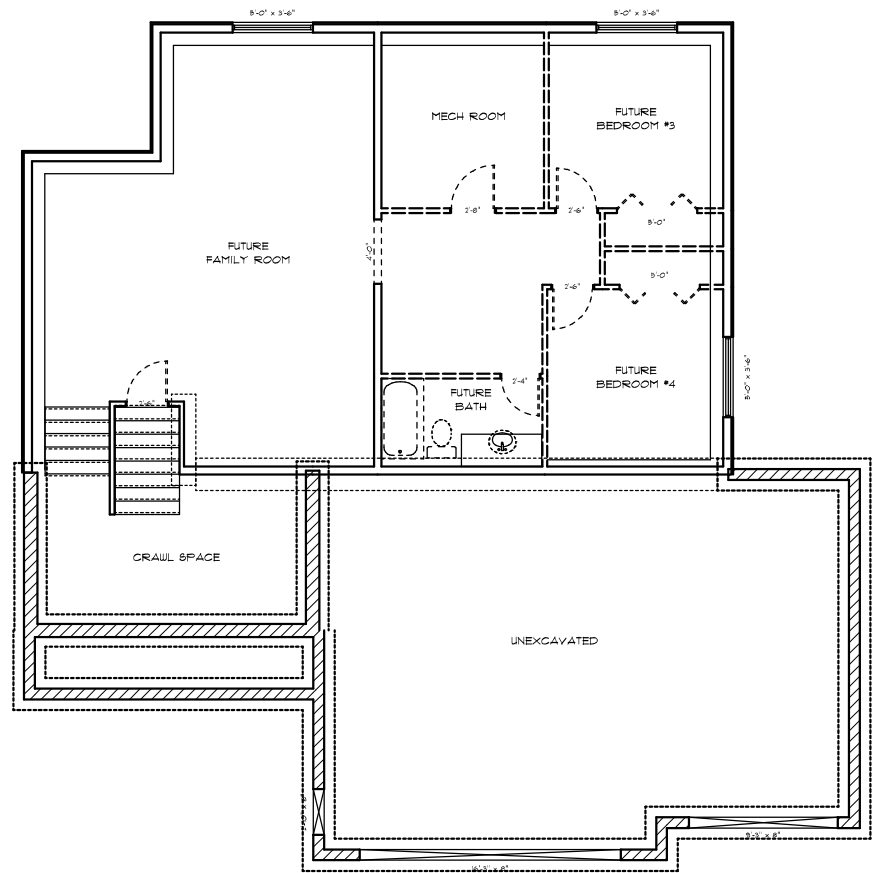

DKD CONSTRUCTION INC.

THE COLT
1,362 SQUARE FEET

THESE PLANS ARE THE PROPERTY OF
DKD CONSTRUCTION INC

www.dkdconstructioninc.com

Builder License: BC226084
Copyright DKD Construction Inc.
All Rights Reserved